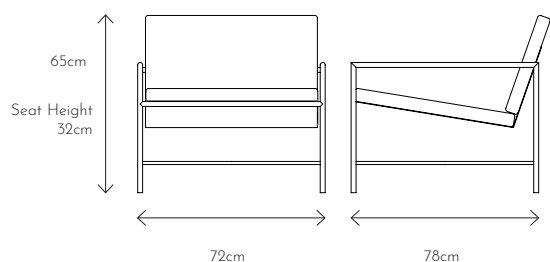

Lounge Chair

Designed by Emil Thorup

Item No.	Frame	Colour	EUR ex. VAT	DKK ex. VAT	DKK incl. VAT
901	Black	Black Leather	1.563	10.944	13.680
941	Black	Vegetal Leather*	2.249	15.744	19.680

Additional Information

Designed in Denmark
Made in Europe

Powder coated steel. Semi matte finish.

*Made to order
See colour options, leather specifications and frame details from page 42

Warranty: 2 years

Custom changes: Upon request

Scan for images