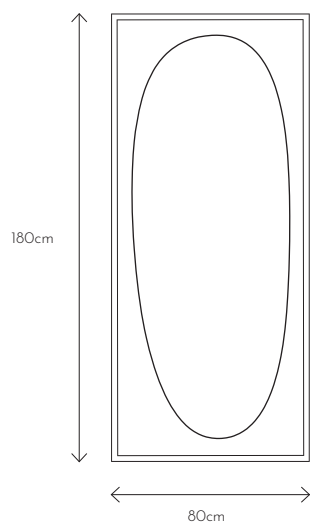

32cm space between shelves.

Small System can be free standing

Scan for images

Shadow Mirror

Designed by Aleksej Iskos

| Item No. | Frame | EUR ex. VAT | DKK ex. VAT | DKK incl. VAT |
|----------|-------|-------------|-------------|---------------|
| 8001 | Black | 1.141 | 7.984 | 9.980 |