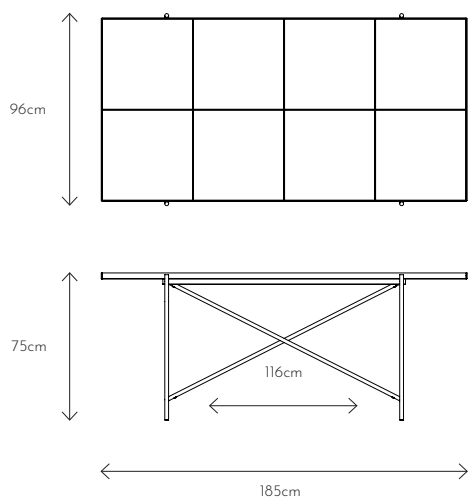

Custom changes: Upon request

Scan for images

Dining Table 185

Designed by Emil Thorup

| Item No. | Frame | Colour | EUR ex. VAT | DKK ex. VAT | DKK incl. VAT |
|----------|---------------|--------------|-------------|-------------|---------------|
| 501 | Black | White Marble | 1.861 | 13.024 | 16.280 |
| 506 | Black | Grey Marble | 1.861 | 13.024 | 16.280 |
| 511 | Black | Black Marble | 1.861 | 13.024 | 16.280 |
| 521 | Black | Green Marble | 1.861 | 13.024 | 16.280 |
| 526 | Black / Brass | Grey Marble | 1.906 | 13.344 | 16.680 |
| 531 | Black / Brass | White Marble | 1.906 | 13.344 | 16.680 |
| 541 | Black / Brass | Black Marble | 1.906 | 13.344 | 16.680 |
| 551 | Black / Brass | Green Marble | 1.906 | 13.344 | 16.680 |