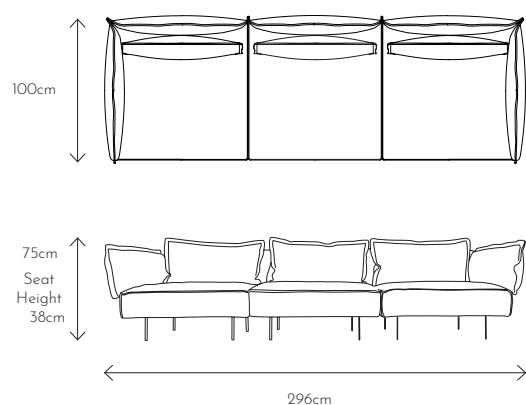

Modular Sofa

Designed by Emil Thorup

Three Seat Sofa

Item No.	Fabric	Colour	EUR ex. VAT	DKK ex. VAT	DKK incl. VAT
4054	Soho	Concrete	3.918	27.424	34.280
4055	Soho	Coal	3.918	27.424	34.280
4056	Soho	Chalk	3.918	27.424	34.280
4057	Copenhagen	Cloud	4.226	29.584	36.980
4058	Copenhagen	Soil	4.226	29.584	36.980
4059	Copenhagen	Earth	4.226	29.584	36.980
4051	Velvet	Dark Grey	4.226	29.584	36.980
4052	Velvet	Royal Blue	4.226	29.584	36.980
4053	Velvet	Sand	4.226	29.584	36.980

Additional Information

Designed in Denmark
Made in Europe

Black powder coated steel legs. Semi matte finish.

See colour options, fabric specifications and frame details from page 42

Warranty: 2 years

Custom changes: Upon request

Scan for images