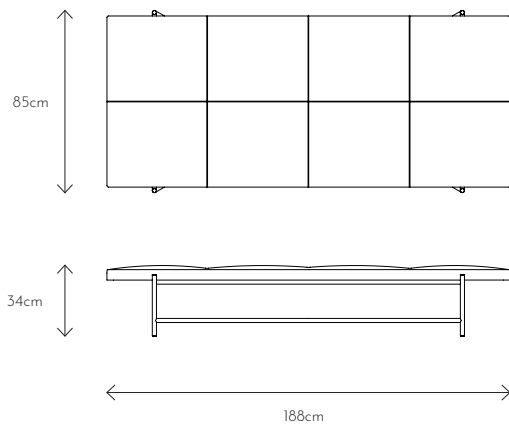

Custom changes: Upon request

Scan for images

Daybed

Designed by Emil Thorup

| Item No. | Frame | Colour | EUR ex. VAT | DKK ex. VAT | DKK incl. VAT |
|----------|-----------------|------------------|-------------|-------------|---------------|
| 701 | Black | Black Leather | 2.923 | 20.464 | 25.580 |
| | Black | Shade Leather* | 3.634 | 25.584 | 31.980 |
| 741 | Black | Vegetal Leather* | 4.169 | 29.184 | 36.480 |
| 711 | Black / Brass | Black Leather | 2.969 | 20.784 | 25.980 |
| | Black / Brass | Shade Leather* | 3.700 | 25.904 | 32.380 |
| 742 | Black / Brass | Vegetal Leather* | 4.215 | 29.504 | 36.880 |
| 781 | Stainless Steel | Black Leather | 3.266 | 22.864 | 28.580 |
| | Stainless Steel | Shade Leather* | 6.607 | 27.984 | 34.980 |
| 784 | Stainless Steel | Vegetal Leather* | 4.546 | 31.824 | 39.780 |