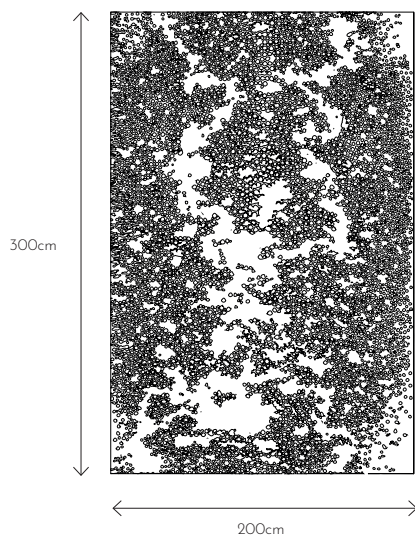

Additional Information

Designed in Denmark
Made in Europe

Highline Wool 80/20-140

Warranty: 2 years

Custom changes: Upon request

Scan for images

Stingray Rug

Designed by Camilla Stærk