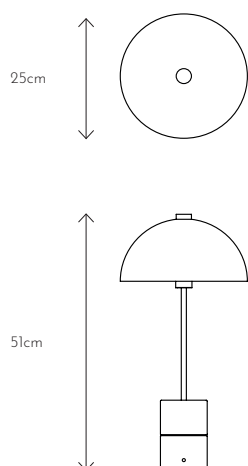

EU Plug
On / Off Switch

E14 bulb, LED filament, 4W, 2700K, matt opal glass.

Scan for images

Studio Table Lamp

Designed by Laura Bilde and HANDVÄRK

Table Lamp

| Item No. | Version | EUR ex. VAT | DKK ex. VAT | DKK incl. VAT |
|----------|---------|-------------|-------------|---------------|
|----------|---------|-------------|-------------|---------------|