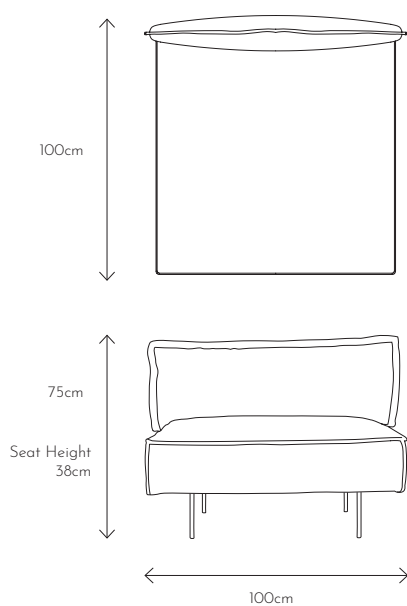

Scan for images

Modular Sofa

Designed by Emil Thorup

Middle Module

| Item No. | Fabric | Colour | EUR ex. VAT | DKK ex. VAT | DKK incl. VAT |
|----------|------------|------------|-------------|-------------|---------------|
| 4014 | Soho | Concrete | 1.003 | 7.024 | 8.780 |
| 4015 | Soho | Coal | 1.003 | 7.024 | 8.780 |
| 4015 | Soho | Chalk | 1.003 | 7.024 | 8.780 |
| 4017 | Copenhagen | Cloud | 1.083 | 7.584 | 9.480 |
| 4018 | Copenhagen | Soil | 1.083 | 7.584 | 9.480 |
| 4019 | Copenhagen | Earth | 1.083 | 7.584 | 9.480 |
| 4011 | Sapphire | Dark Grey | 1.083 | 7.584 | 9.480 |
| 4012 | Sapphire | Royal Blue | 1.083 | 7.584 | 9.480 |
| 4013 | Sapphire | Sand | 1.083 | 7.584 | 9.480 |