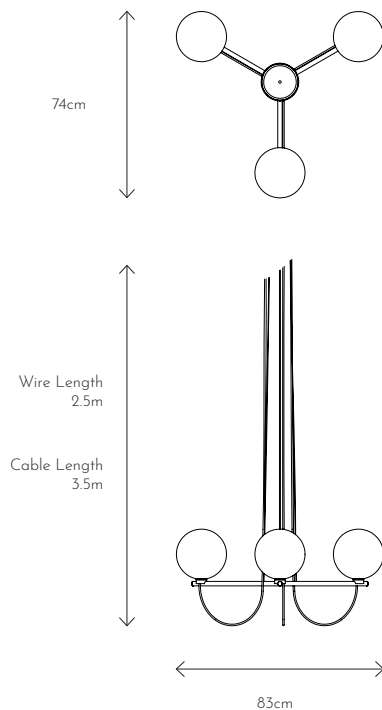

3 Globe Chandelier

Designed by Emil Thorup

3 Globe Chandelier