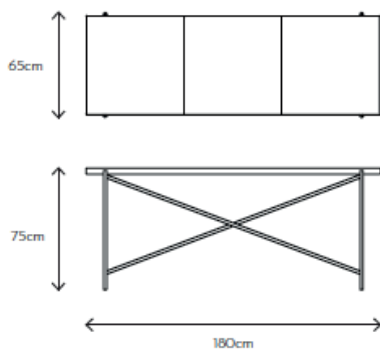

Custom changes: Upon request

Scan for images

Desk 180

Designed by Emil Thorup

| Item No. | Frame | Colour | EUR ex. VAT | DKK ex. VAT | DKK incl. VAT |
|----------|---------------|------------------|-------------|-------------|---------------|
| 381 | Black | Dark Grey Marble | 1.598 | 11.184 | 13.980 |
| 386 | Black / Brass | Dark Grey Marble | 1.643 | 11.504 | 14.380 |