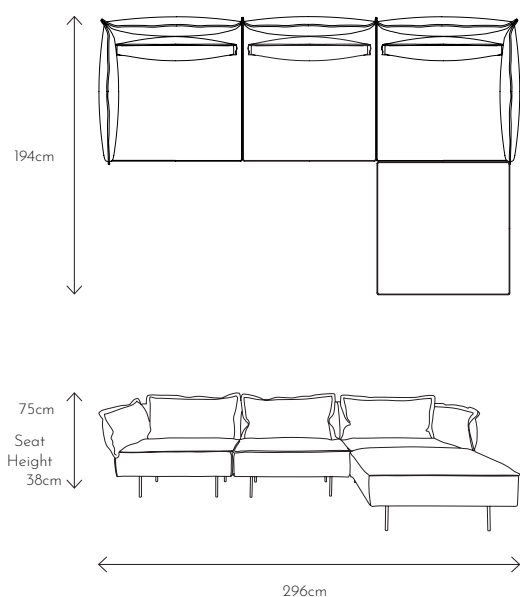

Modular Sofa

Designed by Emil Thorup

Three Seat Sofa with Chaise

Item No.	Fabric	Colour	EUR ex. VAT	DKK ex. VAT	DKK incl. VAT
4064	Soho	Concrete	4.638	32.464	40.580
4065	Soho	Coal	4.638	32.464	40.580
4066	Soho	Chalk	4.638	32.464	40.580
4067	Copenhagen	Cloud	5.003	35.024	43.780
4068	Copenhagen	Soil	5.003	35.024	43.780
4069	Copenhagen	Earth	5.003	35.024	43.780
4061	Velvet	Dark Grey	5.003	35.024	43.780
4062	Velvet	Royal Blue	5.003	35.024	43.780
4063	Velvet	Sand	5.003	35.024	43.780

Additional Information

Designed in Denmark
Made in Europe

Black powder coated steel legs. Semi matte finish.

See colour options, fabric specifications and frame details from page 42

Warranty: 2 years

Custom changes: Upon request

Scan for images