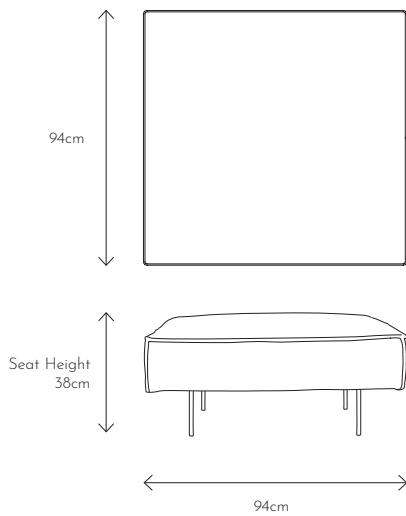

Modular Sofa

Designed by Emil Thorup

Ottoman

Item No.	Fabric	Colour	EUR ex. VAT	DKK ex. VAT	DKK incl. VAT
4081	Soho	Concrete	718	5.024	6.280
4082	Soho	Coal	718	5.024	6.280
4083	Soho	Chalk	718	5.024	6.280
4084	Copenhagen	Cloud	775	5.424	6.780
4085	Copenhagen	Soil	775	5.424	6.780
4086	Copenhagen	Earth	775	5.424	6.780
4001	Sapphire	Dark Grey	775	5.424	6.780
4002	Sapphire	Royal Blue	775	5.424	6.780
4003	Sapphire	Sand	775	5.424	6.780

Additional Information

Designed in Denmark
Made in Europe

Black powder coated steel legs. Semi matte finish.

See colour options, fabric specifications and frame details from page 42

Warranty: 2 years

Custom changes: Upon request

Scan for images