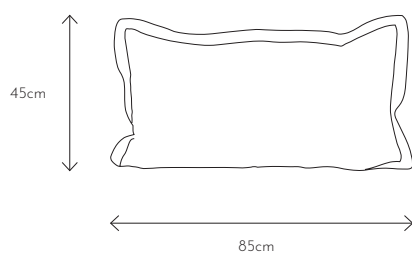

Scan for images

Modular Sofa

Designed by Emil Thorup

Loose Pillow

| Item No. | Fabric | Colour | EUR ex. VAT | DKK ex. VAT | DKK incl. VAT |
|----------|------------|------------|-------------|-------------|---------------|
| 4581 | Soho | Dark Grey | 114 | 800 | 1.000 |
| 4582 | Soho | Royal Blue | 114 | 800 | 1.000 |
| 4583 | Soho | Sand | 114 | 800 | 1.000 |
| 4084 | Copenhagen | Cloud | 123 | 864 | 1.080 |
| 4085 | Copenhagen | Soil | 123 | 864 | 1.080 |
| 4086 | Copenhagen | Earth | 123 | 864 | 1.080 |
| 4500 | Velvet | Dark Grey | 123 | 864 | 1.080 |
| 4510 | Velvet | Royal Blue | 123 | 864 | 1.080 |
| 4520 | Velvet | Sand | 123 | 864 | 1.080 |