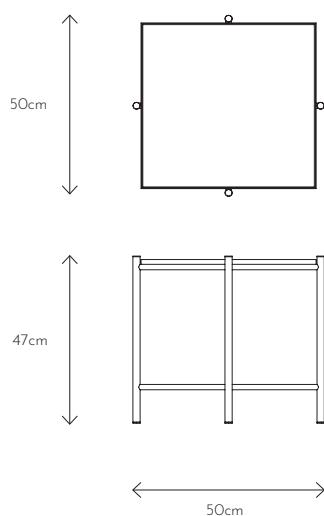

Side Table

Designed by Emil Thorup

| Item No. | Frame | Colour | EUR ex. VAT | DKK ex. VAT | DKK incl. VAT |
|----------|--------------|--------------|-------------|-------------|---------------|
| 1 | Black | White Marble | 512 | 3.584 | 4.480 |
| 6 | Black | Grey Marble | 512 | 3.584 | 4.480 |
| 11 | Black | Black Marble | 512 | 3.584 | 4.480 |
| 21 | Black | Green Marble | 512 | 3.584 | 4.480 |
| 26 | Black/ Brass | White Marble | 535 | 3.744 | 4.680 |
| 31 | Black/ Brass | Grey Marble | 535 | 3.744 | 4.680 |
| 36 | Black/ Brass | Black Marble | 535 | 3.744 | 4.680 |
| 41 | Black/ Brass | Green Marble | 535 | 3.744 | 4.680 |