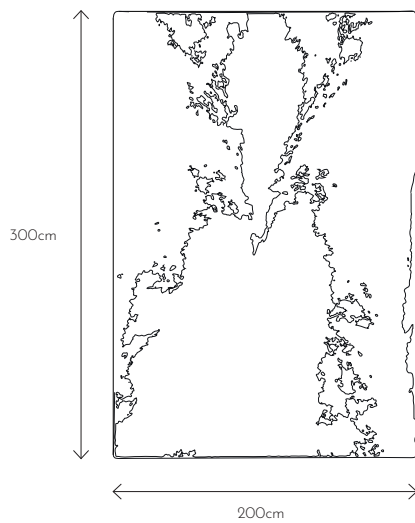

Dark Spine Rug

Designed by Camilla Stærk

Item No.	Pattern	EUR ex. VAT	DKK ex. VAT	DKK incl. VAT
6002	Black with grey spine	2.055	14.384	17.980

Additional Information

Designed in Denmark
Made in Europe

Highline Wool 80/20-140

Warranty: 2 years

Custom changes: Upon request

Scan for images