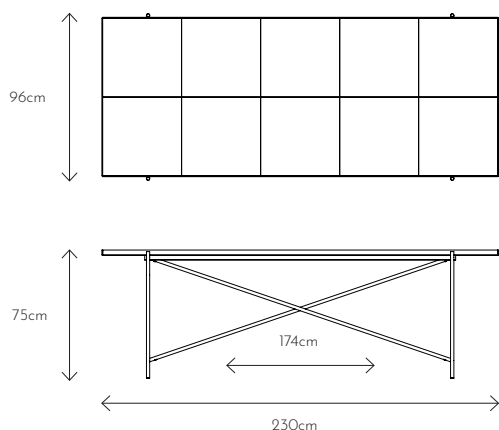

Dining Table 230

Designed by Emil Thorup

Item No.	Frame	Colour	EUR ex. VAT	DKK ex. VAT	DKK incl. VAT
601	Black	White Marble	2.101	14.704	18.380
606	Black	Grey Marble	2.101	14.704	18.380
611	Black	Black Marble	2.101	14.704	18.380
621	Black	Green Marble	2.101	14.704	18.380
626	Black / Brass	Grey Marble	2.146	15.024	18.780
631	Black / Brass	White Marble	2.146	15.024	18.780
641	Black / Brass	Black Marble	2.146	15.024	18.780
651	Black / Brass	Green Marble	2.146	15.024	18.780
662	Stainless Steel	White Marble	2.283	15.984	19.980
664	Stainless Steel	Green Marble	2.283	15.984	19.980
666	Stainless Steel	Black Marble	2.283	15.984	19.980
668	Stainless Steel	Grey Marble	2.283	15.984	19.980

Additional Information

Designed in Denmark
Made in Europe

Powder coated steel. Semi matte finish.
Brass details made from solid brass with natural finish.

See marble and frame options from page 42

Warranty: 2 years

Custom changes: Upon request

Scan for images