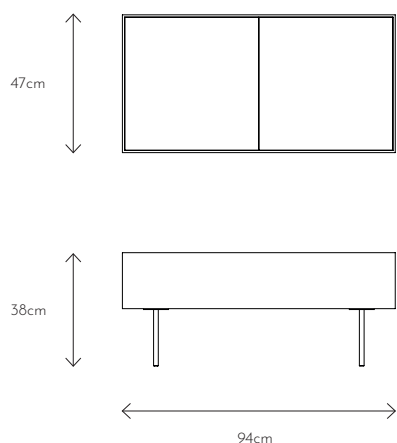

Modular Sofa

Designed by Emil Thorup

Accent Table

Item No.	Frame	Colour	EUR ex. VAT	DKK ex. VAT	DKK incl. VAT
4901	Black	White Marble	626	4.384	5.480
4911	Black	Green Marble	626	4.384	5.480
4921	Black	Black Marble	626	4.384	5.480
4951	Black	Grey Marble	626	4.384	5.480

Additional Information

Designed in Denmark
Made in Europe

Black powder coated steel legs. Semi matte finish.

See colour options, fabric specifications and frame details from page 42

Warranty: 2 years

Custom changes: Upon request

Scan for images