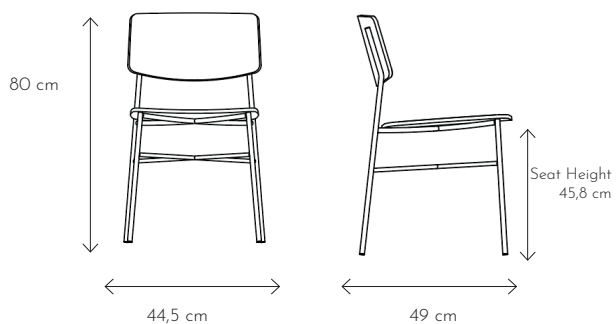

Paragon Chair

Designed by Says who

Item No.	Frame	Colour	EUR ex. VAT	DKK ex. VAT	DKK incl. VAT
5501	Black	Black Oak	306	2.144	2.680
5511	Black	Smoked Oak	306	2.144	2.680
5521	Black	Natural Oak	306	2.144	2.680

Additional Information

Designed in Denmark
Made in Europe

Powder coated steel. Semi matte finish.

Warranty: 2 years

Custom changes: Upon request

Scan for images