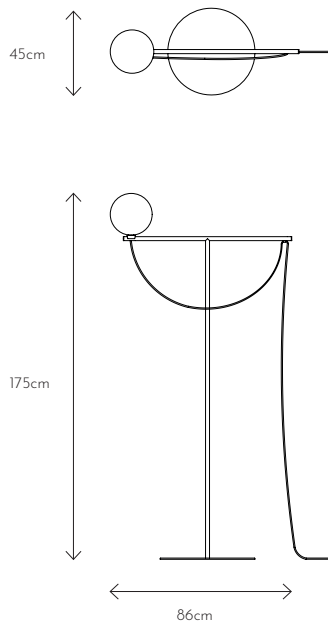

Globe Floor Lamp

Designed by Emil Thorup

Floor Lamp

Item No.	Version	EUR ex. VAT	DKK ex. VAT	DKK incl. VAT

2201	Black	821	5.744	7.180

Add-on

2935	G9 Bulb	18	128	160

Additional Information

Designed in Denmark
Made in Europe

Black powder coated frame with mouth blown smoked glass globe.

Warranty: 2 years

Custom changes: Upon request

EU Plug
Bulb not included
Cord Length 350cm

Scan for images