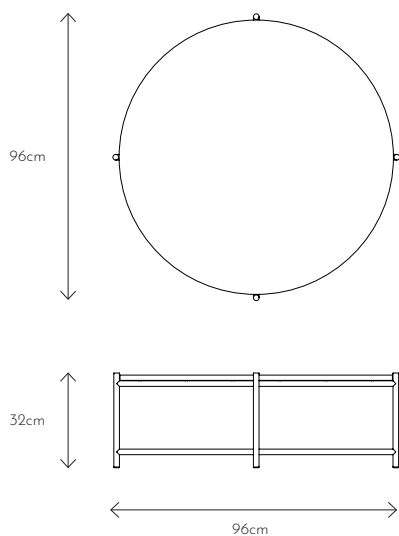

Warranty: 2 years

Custom changes: Upon request

Scan for images

Round Coffee Table 90

Designed by Emil Thorup

| Item No. | Frame | Colour | EUR ex. VAT | DKK ex. VAT | DKK incl. VAT |
|----------|-----------------|------------------|-------------|-------------|---------------|
| 401 | Black | Black Marble | 878 | 6.144 | 7.680 |
| 403 | Black | Sand Marble | 878 | 6.144 | 7.680 |
| 405 | Black | Brown Marble | 878 | 6.144 | 7.680 |
| 407 | Black | Dark Grey Marble | 878 | 6.144 | 7.680 |
| 421 | Black/ Brass | Black Marble | 923 | 6.464 | 8.080 |
| 423 | Black/ Brass | Sand Marble | 923 | 6.464 | 8.080 |
| 425 | Black/ Brass | Brown Marble | 923 | 6.464 | 8.080 |
| 427 | Black/ Brass | Dark Grey Marble | 923 | 6.464 | 8.080 |
| 441 | Stainless Steel | Black Marble | 1.015 | 7.104 | 8.880 |
| 443 | Stainless Steel | Sand Marble | 1.015 | 7.104 | 8.880 |
| 445 | Stainless Steel | Brown Marble | 1.015 | 7.104 | 8.880 |
| 447 | Stainless Steel | Dark Grey Marble | 1.015 | 7.104 | 8.880 |