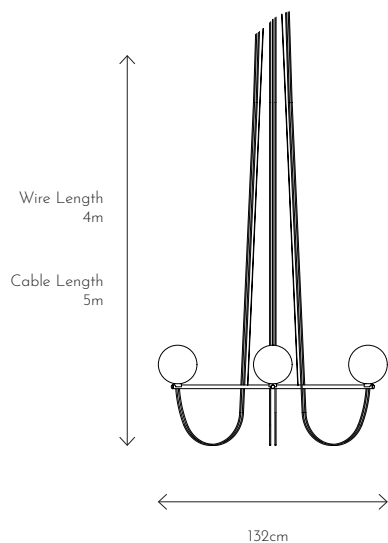

6 Globe Chandelier

Designed by Emil Thorup

6 Globe Chandelier

Item No.	Version	EUR ex. VAT	DKK ex. VAT	DKK incl. VAT

2255	Black	2.720	19.040	23.800

Add-on

2935	G9 Bulb	18	128	160

Additional Information

Designed in Denmark
Made in Europe

Black powder coated frame with mouth blown smoked glass globe.

Warranty: 2 years

Custom changes: Upon request

Ceiling case included
Bulbs not included.

Scan for images