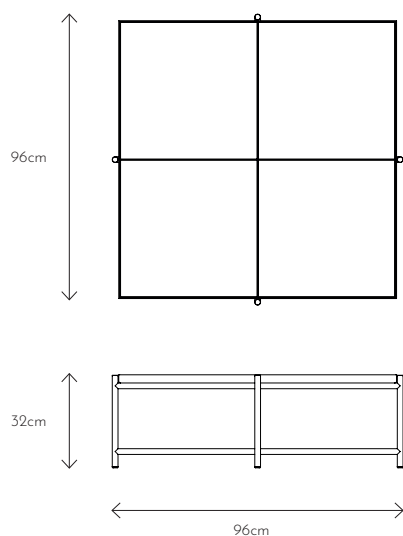

Coffee Table 90

Designed by Emil Thorup

| Item No. | Frame | Colour | EUR ex. VAT | DKK ex. VAT | DKK incl. VAT |
|----------|-----------------|--------------|-------------|-------------|---------------|
| 201 | Black | White Marble | 901 | 6.304 | 7.880 |
| 206 | Black | Grey Marble | 901 | 6.304 | 7.880 |
| 211 | Black | Black Marble | 901 | 6.304 | 7.880 |
| 221 | Black | Green Marble | 901 | 6.304 | 7.880 |
| 231 | Black / Brass | White Marble | 946 | 6.624 | 8.280 |
| 226 | Black / Brass | Grey Marble | 946 | 6.624 | 8.280 |
| 241 | Black / Brass | Black Marble | 946 | 6.624 | 8.280 |
| 251 | Black / Brass | Green Marble | 946 | 6.624 | 8.280 |
| 261 | Stainless Steel | White Marble | 1.061 | 7.424 | 9.280 |
| 266 | Stainless Steel | Grey Marble | 1.061 | 7.424 | 9.280 |
| 271 | Stainless Steel | Black Marble | 1.061 | 7.424 | 9.280 |
| 281 | Stainless Steel | Green Marble | 1.061 | 7.424 | 9.280 |