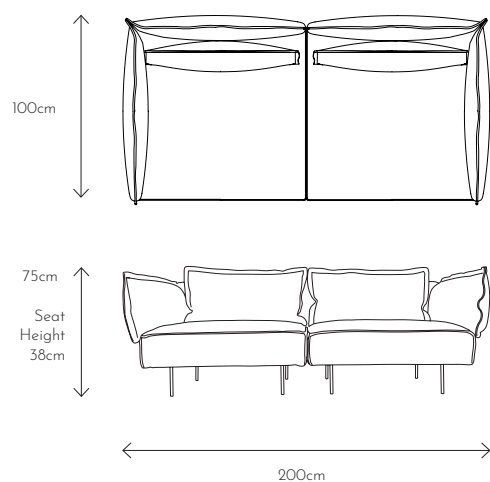

Modular Sofa

Designed by Emil Thorup

Two Seat Sofa

Item No.	Fabric	Colour	EUR ex. VAT	DKK ex. VAT	DKK incl. VAT
4044	Soho	Concrete	2.809	19.664	24.580
4045	Soho	Coal	2.809	19.664	24.580
4046	Soho	Chalk	2.809	19.664	24.580
4047	Copenhagen	Cloud	3.026	21.184	26.480
4048	Copenhagen	Soil	3.026	21.184	26.480
4049	Copenhagen	Earth	3.026	21.184	26.480
4041	Velvet	Dark Grey	3.026	21.184	26.480
4042	Velvet	Royal Blue	3.026	21.184	26.480
4043	Velvet	Sand	3.026	21.184	26.480

Additional Information

Designed in Denmark
Made in Europe

Black powder coated steel legs. Semi matte finish.

See colour options, fabric specifications and frame details from page 42

Warranty: 2 years

Custom changes: Upon request

Scan for images