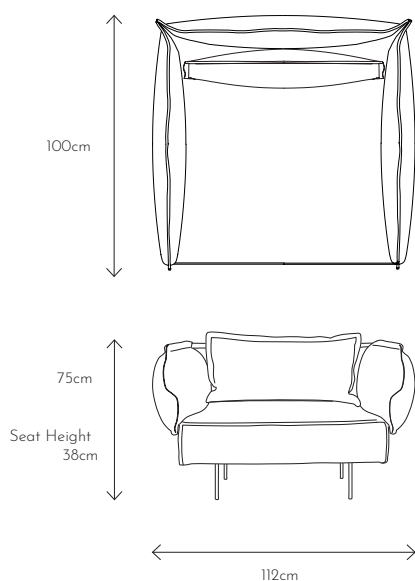

Scan for images

Modular Sofa

Designed by Emil Thorup

One Seat Lounge Chair

| Item No. | Fabric | Colour | EUR ex. VAT | DKK ex. VAT | DKK incl. VAT |
|----------|------------|------------|-------------|-------------|---------------|
| 4034 | Soho | Concrete | 1.689 | 11.824 | 14.780 |
| 4035 | Soho | Coal | 1.689 | 11.824 | 14.780 |
| 4036 | Soho | Chalk | 1.689 | 11.824 | 14.780 |
| 4037 | Copenhagen | Cloud | 1.826 | 12.784 | 15.980 |
| 4038 | Copenhagen | Soil | 1.826 | 12.784 | 15.980 |
| 4039 | Copenhagen | Earth | 1.826 | 12.784 | 15.980 |
| 4031 | Velvet | Dark Grey | 1.826 | 12.784 | 15.980 |
| 4032 | Velvet | Royal Blue | 1.826 | 12.784 | 15.980 |
| 4033 | Velvet | Sand | 1.826 | 12.784 | 15.980 |