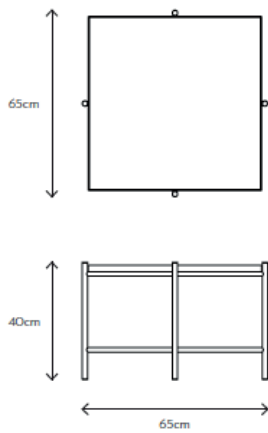

Coffee Table 60

Designed by Emil Thorup