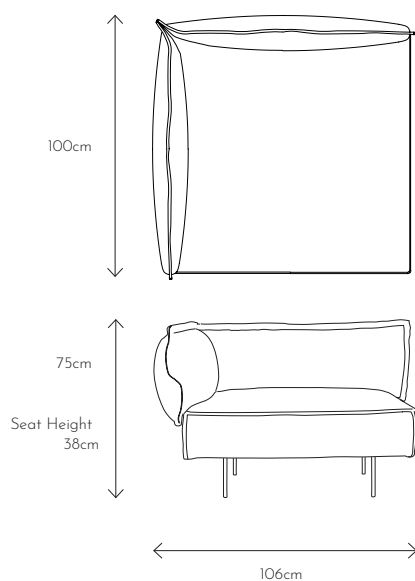

Scan for images

Modular Sofa

Designed by Emil Thorup

Corner Module

| Item No. | Fabric | Colour | EUR ex. VAT | DKK ex. VAT | DKK incl. VAT |
|----------|------------|------------|-------------|-------------|---------------|
| 4024 | Soho | Concrete | 1.289 | 9.024 | 11.280 |
| 4025 | Soho | Coal | 1.289 | 9.024 | 11.280 |
| 4026 | Soho | Chalk | 1.289 | 9.024 | 11.280 |
| 4027 | Copenhagen | Cloud | 1.392 | 9.744 | 12.180 |
| 4028 | Copenhagen | Soil | 1.392 | 9.744 | 12.180 |
| 4029 | Copenhagen | Earth | 1.392 | 9.744 | 12.180 |
| 4021 | Velvet | Dark Grey | 1.392 | 9.744 | 12.180 |
| 4022 | Velvet | Royal Blue | 1.392 | 9.744 | 12.180 |
| 4023 | Velvet | Sand | 1.392 | 9.744 | 12.180 |