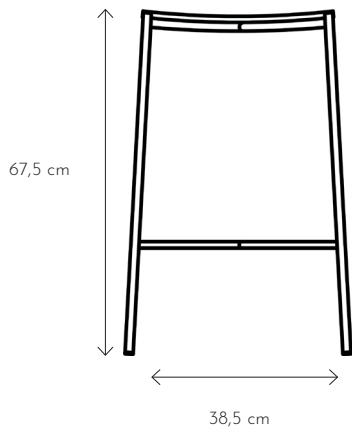

Paragon Bar Stool

Designed by Says Who