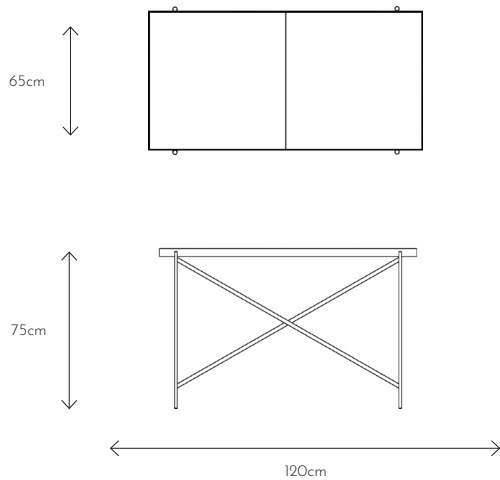

Custom changes: Upon request

Scan for images

Desk 120

Designed by Emil Thorup

| Item No. | Frame | Colour | EUR ex. VAT | DKK ex. VAT | DKK incl. VAT |
|----------|---------------|------------------|-------------|-------------|---------------|
| 371 | Black | Dark Grey Marble | 1.141 | 7.984 | 9.980 |
| 375 | Black / Brass | Dark Grey Marble | 1.186 | 8.304 | 10.380 |