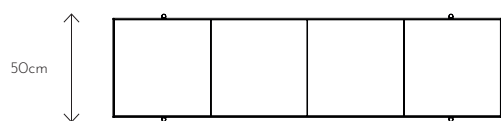

Console

Designed by Emil Thorup