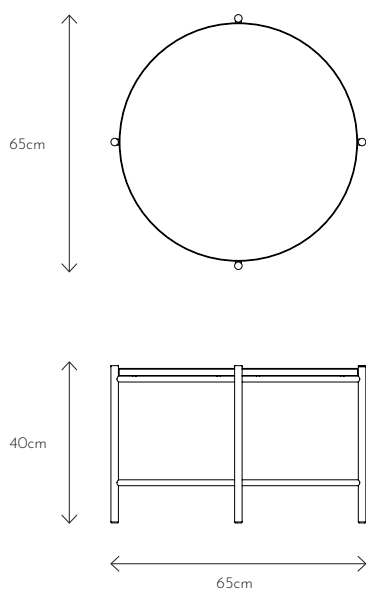

Round Coffee Table 60

Designed by Emil Thorup

Item No.	Frame	Colour	EUR ex. VAT	DKK ex. VAT	DKK incl. VAT
131	Black	Black Marble	615	4.304	5.380
133	Black	Sand Marble	615	4.304	5.380
135	Black	Brown Marble	615	4.304	5.380
137	Black	Dark Grey Marble	615	4.304	5.380
141	Black/ Brass	Black Marble	638	4.464	5.580
143	Black/ Brass	Sand Marble	638	4.464	5.580
145	Black/ Brass	Brown Marble	638	4.464	5.580
147	Black/ Brass	Dark Grey Marble	638	4.464	5.580
161	Stainless Steel	Black Marble	683	4.784	5.980
163	Stainless Steel	Sand Marble	683	4.784	5.980
165	Stainless Steel	Brown Marble	683	4.784	5.980
167	Stainless Steel	Dark Grey Marble	683	4.784	5.980

Additional Information

Designed in Denmark
Made in Europe

Black powder coated steel. Semi matte finish.

See marble and frame options from page 42
Warranty: 2 years

Custom changes: Upon request

Scan for images