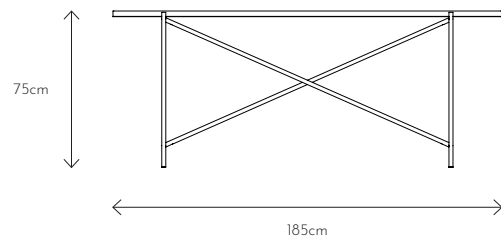

Console

Designed by Emil Thorup

Item No.	Frame	Colour	EUR ex. VAT	DKK ex. VAT	DKK incl. VAT
301	Black	White Marble	1.095	7.664	9.580
306	Black	Grey Marble	1.095	7.664	9.580
311	Black	Black Marble	1.095	7.664	9.580
321	Black	Green Marble	1.095	7.664	9.580
326	Black / Brass	Grey Marble	1.141	7.984	9.980
351	Black / Brass	White Marble	1.141	7.984	9.980
341	Black / Brass	Black Marble	1.141	7.984	9.980
351	Black / Brass	Green Marble	1.141	7.984	9.980

Additional Information

Designed in Denmark
Made in Europe

Powder coated steel. Semi matte finish.
Brass details made from solid brass with natural finish.

See marble and frame options from page 42

Warranty: 2 years

Custom changes: Upon request

Scan for images