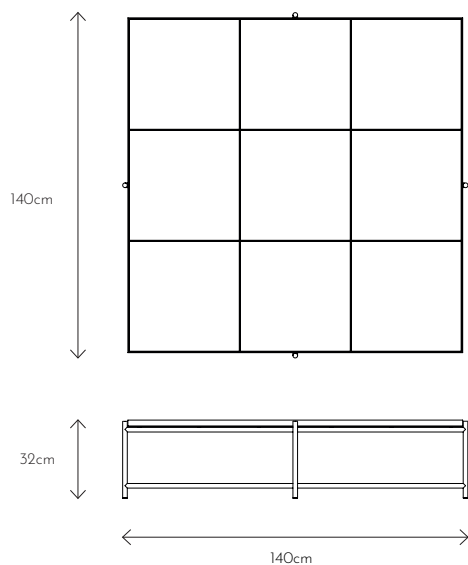

Coffee Table 140

Designed by Emil Thorup

| Item No. | Frame | Colour | EUR ex. VAT | DKK ex. VAT | DKK incl. VAT |
|----------|---------------|--------------|-------------|-------------|---------------|
| 291 | Black | White Marble | 2.512 | 17.584 | 21.980 |
| 294 | Black | Grey Marble | 2.512 | 17.584 | 21.980 |
| 293 | Black | Black Marble | 2.512 | 17.584 | 21.980 |
| 292 | Black | Green Marble | 2.512 | 17.584 | 21.980 |
| 295 | Black / Brass | White Marble | 2.558 | 17.904 | 22.380 |
| 298 | Black / Brass | Grey Marble | 2.558 | 17.904 | 22.380 |
| 297 | Black / Brass | Black Marble | 2.558 | 17.904 | 22.380 |
| 296 | Black / Brass | Green Marble | 2.558 | 17.904 | 22.380 |