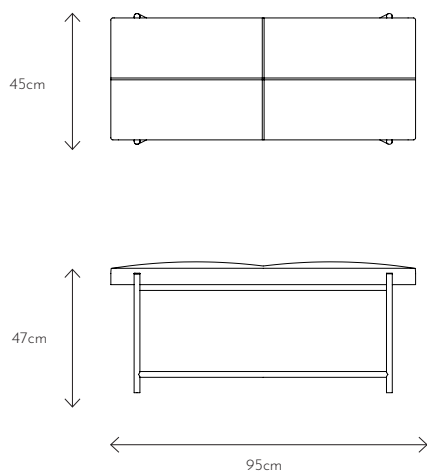

Warranty: 2 years

Custom changes: Upon request

Scan for images

Piano Bench

Designed by Emil Thorup

| Item No. | Frame | Colour | EUR ex. VAT | DKK ex. VAT | DKK incl. VAT |
|----------|---------------|------------------|-------------|-------------|---------------|
| 791 | Black | Black Leather | 1.118 | 7.824 | 9.780 |
| 790 | Black | Vegetal Leather* | 1.632 | 11.424 | 14.280 |
| 792 | Black / Brass | Black Leather | 1.163 | 8.144 | 10.180 |
| 789 | Black / Brass | Vegetal Leather* | 1.678 | 11.744 | 14.680 |