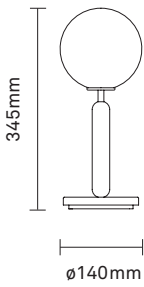

Miira 6 Circular

Dimensions:
 ø800mm x 245mm
 Ceiling plate: ø148mm
 Cable length: 2500mm

Glass: ø200mm
 Socket: G9
 (Bulbs not included)

CE IP20

2032011	dark bronze / optic clear cable: clear plastic	EUR: 2.975	GBP: 2.999	1 pc
2032012	dark bronze / opal cable: clear plastic	EUR: 2.975	GBP: 2.999	1 pc
2032007	brass / optic clear cable: clear plastic	EUR: 2.975	GBP: 2.999	1 pc
2032008	brass / opal cable: clear plastic	EUR: 2.975	GBP: 2.999	1 pc
2032009	rock grey / optic clear cable: clear plastic	EUR: 2.975	GBP: 2.999	1 pc
2032010	rock grey / opal cable: clear plastic	EUR: 2.975	GBP: 2.999	1 pc

Miira 8 Circular

Dimensions:
 ø1000mm x 245mm
 Ceiling plate: ø148mm
 Cable length: 2500mm

Glass: ø200mm
 Socket: G9
 (Bulbs not included)

Miira

Price List AW22 - Recommended Retail Price - GBP

Product	Product number	Colour	Retail price (ex. VAT)	Retail price (incl. VAT)	Min. quantity
---------	----------------	--------	------------------------	--------------------------	---------------

Miira Wall
Dimensions:
175mm x 285mm
Wall plate: ø105mm

Glass: ø140mm
Socket: G9
(Bulb not included)

CE IP20

2038001	rock grey / optic clear cable: black	EUR: 326	GBP: 329	1 pc
2038002	rock grey / opal cable: black	EUR: 326	GBP: 329	1 pc
2038003	brass / optic clear cable: black	EUR: 326	GBP: 329	1 pc
2038004	brass / opal cable: black	EUR: 326	GBP: 329	1 pc

Miira Table
Dimensions:
ø140mm x 345mm
Cable length: 2000mm

Glass: ø140mm
Socket: G9
(Bulb not included)

Price List AW22 - Recommended Retail Price - GBP

Product	Product number	Colour	Retail price (ex. VAT)	Retail price (incl. VAT)	Min. quantity
---------	----------------	--------	------------------------	--------------------------	---------------