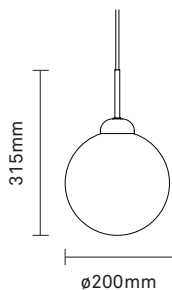

Glass: 190mm x 300mm
 Socket: E14
 (Bulbs not included)

Anoli

Price List AW22 - Recommended Retail Price - GBP

Product	Product number	Colour	Retail price (ex. VAT)	Retail price (incl. VAT)	Min. quantity
 <p>Max. 2500mm ø340mm</p> <p>Anoli 6 Dimensions: ø465mm x max. 2500mm Ceiling plate: ø320mm Cable length: 2500mm</p> <p>Glass: 190mm x 300mm Socket: E14 (Bulbs not included)</p> <p>CE IP20</p>	2011003	nordic gold / gold cable: black	EUR: 2.241	GBP: 2.259	1 pc
	2011004	nordic gold / opal cable: white	EUR: 2.241	GBP: 2.259	1 pc
 <p>Max. 2500mm ø965mm</p> <p>Anoli 13 Dimensions: ø965mm x max. 2500mm Ceiling plate: ø870mm Cable length: 2500mm</p> <p>Glass: 190mm x 300mm Socket: E14 (Bulbs not included)</p> <p>CE IP20</p>	2011005	nordic gold / gold cable: black	EUR: 6.596	GBP: 6.649	1 pc
	2011006	nordic gold / opal cable: white	EUR: 6.596	GBP: 6.649	1 pc

Apiales 1

Dimensions:
 ø120mm x 235mm
 Cable length: 2500mm

Glass: ø120mm
 Socket: G9
 (Bulb not included)

Ceiling plate not included. See Canopy 1 on page 22.

CE IP20

2053006	brushed brass / opal cable: gold	EUR: 217	GBP: 219	4 pcs
2053005	brushed brass / opal colli, 4 pcs			
2053008	satin black / opal cable: black	EUR: 217	GBP: 219	4 pcs
2053007	satin black / opal colli, 4 pcs			

Apiales 1 Large

Dimensions:
 ø200mm x 315mm
 Cable length: 2500mm

Glass: ø200mm
 Socket: G9
 (Bulb not included)

Ceiling plate not included. See Canopy 1 on page 22.

CE IP20

2055001	brushed brass / opal	EUR: 217	GBP: 219	4 pcs
2055005	brushed brass / opal colli, 4 pcs			
2055002	satin black / opal cable: black	EUR: 217	GBP: 219	4 pcs
2055006	satin black / opal colli, 4 pcs			

Apiales Wall

Dimensions:
 195mm x 235mm
 Wall plate: ø100mm

Glass: ø120mm
 Socket: G9
 (Bulb not included)

Apiales

Price List AW22 - Recommended Retail Price - GBP

Product	Product number	Colour	Retail price (ex. VAT)	Retail price (incl. VAT)	Min. quantity
---------	----------------	--------	------------------------	--------------------------	---------------