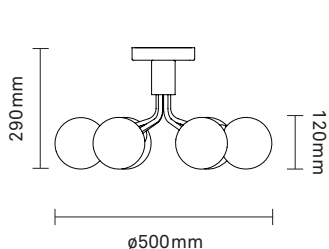

Socket: E14
 (Bulb not included)

CE IP20

2013005	nordic gold / gold cable: black	EUR: 376	GBP: 379	1 pc
2013006	nordic gold / opal cable: white	EUR: 376	GBP: 379	1 pc

Anoli 1 Medium

Dimensions:
 ø190mm x 385mm
 Ceiling plate: ø105mm
 Cable length: 2500mm

Apiales Wall

Dimensions:
 195mm x 235mm
 Wall plate: ø100mm

Glass: ø120mm
 Socket: G9
 (Bulb not included)

Apiales

Price List AW22 - Recommended Retail Price - GBP

Product	Product number	Colour	Retail price (ex. VAT)	Retail price (incl. VAT)	Min. quantity
---------	----------------	--------	------------------------	--------------------------	---------------

Apiales Wall Hard-wired

Dimensions:
175mm x 220mm
Wall plate: ø70mm

Glass: ø120mm
Socket: G9
(Bulb not included)

CE IP20

2053010	brushed brass / opal cable: gold	EUR: 1.061	GBP: 1.069	1 pc
2053009	satin black / opal cable: black	EUR: 1.061	GBP: 1.069	1 pc
2053012	brushed brass / optic gold cable: gold	EUR: 1.061	GBP: 1.069	1 pc
2053011	satin black / optic smoked cable: black	EUR: 1.061	GBP: 1.069	1 pc

Apiales 6

Dimensions:
ø500mm x 265mm
Ceiling plate: 100mm
Cable length: 4000mm

Glass: ø120mm
Socket: G9
(Bulbs not included)

CE IP20

2059008	brushed brass / opal cable: gold	EUR: 1.061	GBP: 1.069	1 pc
2059007	satin black / opal cable: black	EUR: 1.061	GBP: 1.069	1 pc
2059010	brushed brass / optic gold cable: gold	EUR: 1.061	GBP: 1.069	1 pc
2059009	satin black / optic smoked cable: black	EUR: 1.061	GBP: 1.069	1 pc