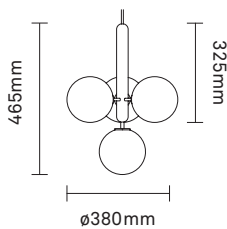

Miira 13

Dimensions:
 ø920mm x max.
 2500mm
 Ceiling plate: ø870mm
 Cable length: 2500mm

Glass: ø140mm
 Socket: G9
 (Bulbs not included)

CE IP20

2031025	rock grey / optic clear cable: black	EUR: 7.013	GBP: 7.069	1 pc
2031026	rock grey / opal cable: black	EUR: 7.013	GBP: 7.069	1 pc
2031027	brass / optic clear cable: black	EUR: 7.013	GBP: 7.069	1 pc
2031028	brass / opal cable: black	EUR: 7.013	GBP: 7.069	1 pc

Miira 13 Large

Dimensions:
 ø980mm x max.
 2500mm
 Ceiling plate: ø870mm
 Cable length: 2500mm

Glass: ø200mm
 Socket: G9
 (Bulbs not included)

CE IP20

2031005	rock grey / optic clear cable: black	EUR: 882	GBP: 889	1 pc
2031006	rock grey / opal cable: black	EUR: 882	GBP: 889	1 pc
2031007	brass / optic clear cable: black	EUR: 882	GBP: 889	1 pc
2031008	brass / opal cable: black	EUR: 882	GBP: 889	1 pc

Miira 4

Dimensions:
 ø380mm x 465mm
 Ceiling plate: ø120mm
 Cable length: 2500mm

Glass: ø140mm
 Socket: G9
 (Bulbs not included)

Miira

Price List AW22 - Recommended Retail Price - GBP

Product	Product number	Colour	Retail price (ex. VAT)	Retail price (incl. VAT)	Min. quantity
---------	----------------	--------	------------------------	--------------------------	---------------

Miira 6 Circular

Dimensions:
 ø800mm x 245mm
 Ceiling plate: ø148mm
 Cable length: 2500mm

Glass: ø200mm
 Socket: G9
 (Bulbs not included)

CE IP20

2032011	dark bronze / optic clear cable: clear plastic	EUR: 2.975	GBP: 2.999	1 pc
2032012	dark bronze / opal cable: clear plastic	EUR: 2.975	GBP: 2.999	1 pc
2032007	brass / optic clear cable: clear plastic	EUR: 2.975	GBP: 2.999	1 pc
2032008	brass / opal cable: clear plastic	EUR: 2.975	GBP: 2.999	1 pc
2032009	rock grey / optic clear cable: clear plastic	EUR: 2.975	GBP: 2.999	1 pc
2032010	rock grey / opal cable: clear plastic	EUR: 2.975	GBP: 2.999	1 pc