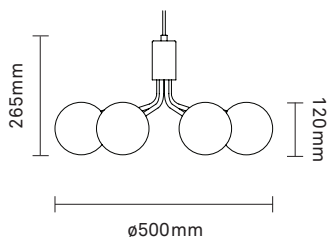

CE IP20

2053010	brushed brass / opal cable: gold	EUR: 1.061	GBP: 1.069	1 pc
2053009	satin black / opal cable: black	EUR: 1.061	GBP: 1.069	1 pc
2053012	brushed brass / optic gold cable: gold	EUR: 1.061	GBP: 1.069	1 pc
2053011	satin black / optic smoked cable: black	EUR: 1.061	GBP: 1.069	1 pc

Apiales 6

Dimensions:
ø500mm x 265mm
Ceiling plate: 100mm
Cable length: 4000mm

Glass: ø120mm
Socket: G9
(Bulbs not included)