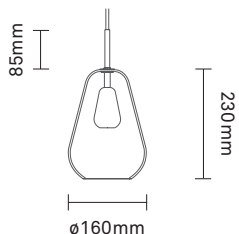

CE IP20

2013001	nordic gold / gold cable: black	EUR: 346	GBP: 349	1 pc
2013003	nordic gold / opal cable: white	EUR: 346	GBP: 349	1 pc

Anoli 1 Small

Dimensions:
 ø160mm x 315mm
 Ceiling plate: ø105mm
 Cable length: 2500mm

Socket: E14
 (Bulb not included)

CE IP20

2013005	nordic gold / gold cable: black	EUR: 376	GBP: 379	1 pc
2013006	nordic gold / opal cable: white	EUR: 376	GBP: 379	1 pc

Anoli 1 Medium

Dimensions:
 ø190mm x 385mm
 Ceiling plate: ø105mm
 Cable length: 2500mm

Socket: E14
 (Bulb not included)

CE IP20

2011001	nordic gold / gold cable: black	EUR: 1.229	GBP: 1.239	1 pc
2011002	nordic gold / opal cable: white	EUR: 1.229	GBP: 1.239	1 pc

Anoli 3

Dimensions:
 ø355mm x max.
 2500mm
 Ceiling plate: ø230mm
 Cable length: 2500mm

Glass: 190mm x 300mm
 Socket: E14
 (Bulbs not included)

Anoli

Price List AW22 - Recommended Retail Price - GBP

Product	Product number	Colour	Retail price (ex. VAT)	Retail price (incl. VAT)	Min. quantity
 <p>Max. 2500mm ø340mm</p> <p>Anoli 6 Dimensions: ø465mm x max. 2500mm Ceiling plate: ø320mm Cable length: 2500mm</p> <p>Glass: 190mm x 300mm Socket: E14 (Bulbs not included)</p> <p>CE IP20</p>	2011003	nordic gold / gold cable: black	EUR: 2.241	GBP: 2.259	1 pc
	2011004	nordic gold / opal cable: white	EUR: 2.241	GBP: 2.259	1 pc
 <p>Max. 2500mm ø965mm</p> <p>Anoli 13 Dimensions: ø965mm x max. 2500mm Ceiling plate: ø870mm Cable length: 2500mm</p> <p>Glass: 190mm x 300mm Socket: E14 (Bulbs not included)</p> <p>CE IP20</p>	2011005	nordic gold / gold cable: black	EUR: 6.596	GBP: 6.649	1 pc
	2011006	nordic gold / opal cable: white	EUR: 6.596	GBP: 6.649	1 pc