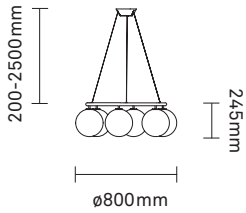

Miira 13

Dimensions:
 ø920mm x max.
 2500mm
 Ceiling plate: ø870mm
 Cable length: 2500mm

Glass: ø140mm
 Socket: G9
 (Bulbs not included)

CE IP20

2031025	rock grey / optic clear cable: black	EUR: 7.013	GBP: 7.069	1 pc
2031026	rock grey / opal cable: black	EUR: 7.013	GBP: 7.069	1 pc
2031027	brass / optic clear cable: black	EUR: 7.013	GBP: 7.069	1 pc
2031028	brass / opal cable: black	EUR: 7.013	GBP: 7.069	1 pc

Miira 13 Large

Dimensions:
 ø980mm x max.
 2500mm
 Ceiling plate: ø870mm
 Cable length: 2500mm

Glass: ø200mm
 Socket: G9
 (Bulbs not included)

CE IP20

2031005	rock grey / optic clear cable: black	EUR: 882	GBP: 889	1 pc
2031006	rock grey / opal cable: black	EUR: 882	GBP: 889	1 pc
2031007	brass / optic clear cable: black	EUR: 882	GBP: 889	1 pc
2031008	brass / opal cable: black	EUR: 882	GBP: 889	1 pc

Miira 4

Dimensions:
 ø380mm x 465mm
 Ceiling plate: ø120mm
 Cable length: 2500mm

Glass: ø140mm
 Socket: G9
 (Bulbs not included)

Miira

Price List AW22 - Recommended Retail Price - GBP

Product	Product number	Colour	Retail price (ex. VAT)	Retail price (incl. VAT)	Min. quantity
---------	----------------	--------	------------------------	--------------------------	---------------

Miira 6 Circular

Dimensions:
 ø800mm x 245mm
 Ceiling plate: ø148mm
 Cable length: 2500mm

Glass: ø200mm
 Socket: G9
 (Bulbs not included)

CE IP20

2032011	dark bronze / optic clear cable: clear plastic	EUR: 2.975	GBP: 2.999	1 pc
2032012	dark bronze / opal cable: clear plastic	EUR: 2.975	GBP: 2.999	1 pc
2032007	brass / optic clear cable: clear plastic	EUR: 2.975	GBP: 2.999	1 pc
2032008	brass / opal cable: clear plastic	EUR: 2.975	GBP: 2.999	1 pc
2032009	rock grey / optic clear cable: clear plastic	EUR: 2.975	GBP: 2.999	1 pc
2032010	rock grey / opal cable: clear plastic	EUR: 2.975	GBP: 2.999	1 pc