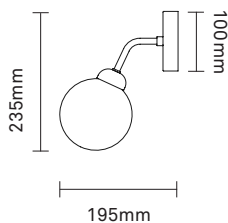

Glass: 190mm x 300mm
 Socket: E14
 (Bulbs not included)

Anoli

Price List AW22 - Recommended Retail Price - GBP

Product	Product number	Colour	Retail price (ex. VAT)	Retail price (incl. VAT)	Min. quantity
 <p>Max. 2500mm ø340mm</p> <p>Anoli 6 Dimensions: ø465mm x max. 2500mm Ceiling plate: ø320mm Cable length: 2500mm</p> <p>Glass: 190mm x 300mm Socket: E14 (Bulbs not included)</p> <p>CE IP20</p>	2011003	nordic gold / gold cable: black	EUR: 2.241	GBP: 2.259	1 pc
	2011004	nordic gold / opal cable: white	EUR: 2.241	GBP: 2.259	1 pc
 <p>Max. 2500mm ø965mm</p> <p>Anoli 13 Dimensions: ø965mm x max. 2500mm Ceiling plate: ø870mm Cable length: 2500mm</p> <p>Glass: 190mm x 300mm Socket: E14 (Bulbs not included)</p> <p>CE IP20</p>	2011005	nordic gold / gold cable: black	EUR: 6.596	GBP: 6.649	1 pc
	2011006	nordic gold / opal cable: white	EUR: 6.596	GBP: 6.649	1 pc

Apiales 1

Dimensions:
 ø120mm x 235mm
 Cable length: 2500mm

Glass: ø120mm
 Socket: G9
 (Bulb not included)

Ceiling plate not included. See Canopy 1 on page 22.

CE IP20

2053006	brushed brass / opal cable: gold	EUR: 217	GBP: 219	4 pcs
2053005	brushed brass / opal colli, 4 pcs			
2053008	satin black / opal cable: black	EUR: 217	GBP: 219	4 pcs
2053007	satin black / opal colli, 4 pcs			

Apiales 1 Large

Dimensions:
 ø200mm x 315mm
 Cable length: 2500mm

Glass: ø200mm
 Socket: G9
 (Bulb not included)

Ceiling plate not included. See Canopy 1 on page 22.

CE IP20

2055001	brushed brass / opal	EUR: 217	GBP: 219	4 pcs
2055005	brushed brass / opal colli, 4 pcs			
2055002	satin black / opal cable: black	EUR: 217	GBP: 219	4 pcs
2055006	satin black / opal colli, 4 pcs			

Apiales Wall

Dimensions:
 195mm x 235mm
 Wall plate: ø100mm

Glass: ø120mm
 Socket: G9
 (Bulb not included)

Apiales

Price List AW22 - Recommended Retail Price - GBP

Product	Product number	Colour	Retail price (ex. VAT)	Retail price (incl. VAT)	Min. quantity
---------	----------------	--------	------------------------	--------------------------	---------------