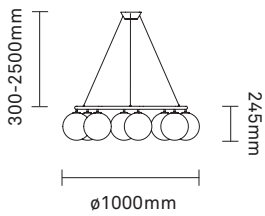

Miira 13

Dimensions:
 ø920mm x max.
 2500mm
 Ceiling plate: ø870mm
 Cable length: 2500mm

Glass: ø140mm
 Socket: G9
 (Bulbs not included)

CE IP20

2031025	rock grey / optic clear cable: black	EUR: 7.013	GBP: 7.069	1 pc
2031026	rock grey / opal cable: black	EUR: 7.013	GBP: 7.069	1 pc
2031027	brass / optic clear cable: black	EUR: 7.013	GBP: 7.069	1 pc
2031028	brass / opal cable: black	EUR: 7.013	GBP: 7.069	1 pc

Miira 13 Large

Dimensions:
 ø980mm x max.
 2500mm
 Ceiling plate: ø870mm
 Cable length: 2500mm

Glass: ø200mm
 Socket: G9
 (Bulbs not included)

CE IP20

2031005	rock grey / optic clear cable: black	EUR: 882	GBP: 889	1 pc
2031006	rock grey / opal cable: black	EUR: 882	GBP: 889	1 pc
2031007	brass / optic clear cable: black	EUR: 882	GBP: 889	1 pc
2031008	brass / opal cable: black	EUR: 882	GBP: 889	1 pc

Miira 4

Dimensions:
 ø380mm x 465mm
 Ceiling plate: ø120mm
 Cable length: 2500mm

Glass: ø140mm
 Socket: G9
 (Bulbs not included)

Miira

Price List AW22 - Recommended Retail Price - GBP

Product	Product number	Colour	Retail price (ex. VAT)	Retail price (incl. VAT)	Min. quantity
---------	----------------	--------	------------------------	--------------------------	---------------

Miira 6 Circular

Dimensions:
 ø800mm x 245mm
 Ceiling plate: ø148mm
 Cable length: 2500mm

Glass: ø200mm
 Socket: G9
 (Bulbs not included)

CE IP20

2032011	dark bronze / optic clear cable: clear plastic	EUR: 2.975	GBP: 2.999	1 pc
2032012	dark bronze / opal cable: clear plastic	EUR: 2.975	GBP: 2.999	1 pc
2032007	brass / optic clear cable: clear plastic	EUR: 2.975	GBP: 2.999	1 pc
2032008	brass / opal cable: clear plastic	EUR: 2.975	GBP: 2.999	1 pc
2032009	rock grey / optic clear cable: clear plastic	EUR: 2.975	GBP: 2.999	1 pc
2032010	rock grey / opal cable: clear plastic	EUR: 2.975	GBP: 2.999	1 pc