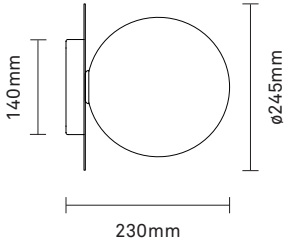

Product	Product number	Colour	Retail price (ex. VAT)	Retail price (incl. VAT)	Min. quantity

CE IP44

Liila 1 Large

Dimensions:
ø245mm x 230mm
Ceiling plate: ø140mm

Glass: ø200mm
Socket: G9
(Bulb not included)

2046005	nordic gold / optic clear	EUR: 376	GBP: 379	2 pcs
2046061	nordic gold / optic clear colli, 2 pcs			
2046006	nordic gold / opal	EUR: 376	GBP: 379	2 pcs
2046062	nordic gold / opal colli, 2 pcs			
2046007	light silver / optic clear	EUR: 376	GBP: 379	2 pcs
2046063	light silver / optic clear colli, 2 pcs			
2046008	light silver / opal	EUR: 376	GBP: 379	2 pcs
2046064	light silver / opal colli, 2 pcs			
2046030	black / optic clear	EUR: 376	GBP: 379	2 pcs
2046029	black / optic clear colli, 2 pcs			
2046032	black / opal	EUR: 376	GBP: 379	2 pcs
2046031	black / opal colli, 2 pcs			
2046038	dark bronze / optic clear	EUR: 376	GBP: 379	2 pcs
2046037	dark bronze / optic clear colli, 2 pcs			
2046040	dark bronze / opal	EUR: 376	GBP: 379	2 pcs
2046039	dark bronze / opal colli, 2 pcs