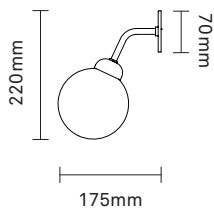

Glass: 190mm x 300mm
 Socket: E14
 (Bulbs not included)

Anoli

Price List AW22 - Recommended Retail Price - GBP

Product	Product number	Colour	Retail price (ex. VAT)	Retail price (incl. VAT)	Min. quantity
 <p>Max. 2500mm ø340mm</p> <p>Anoli 6 Dimensions: ø465mm x max. 2500mm Ceiling plate: ø320mm Cable length: 2500mm</p> <p>Glass: 190mm x 300mm Socket: E14 (Bulbs not included)</p> <p>CE IP20</p>	2011003	nordic gold / gold cable: black	EUR: 2.241	GBP: 2.259	1 pc
	2011004	nordic gold / opal cable: white	EUR: 2.241	GBP: 2.259	1 pc
 <p>Max. 2500mm ø965mm</p> <p>Anoli 13 Dimensions: ø965mm x max. 2500mm Ceiling plate: ø870mm Cable length: 2500mm</p> <p>Glass: 190mm x 300mm Socket: E14 (Bulbs not included)</p> <p>CE IP20</p>	2011005	nordic gold / gold cable: black	EUR: 6.596	GBP: 6.649	1 pc
	2011006	nordic gold / opal cable: white	EUR: 6.596	GBP: 6.649	1 pc

Apiales 1

Dimensions:
 ø120mm x 235mm
 Cable length: 2500mm

Glass: ø120mm
 Socket: G9
 (Bulb not included)

Ceiling plate not included. See Canopy 1 on page 22.

CE IP20

2053006	brushed brass / opal cable: gold	EUR: 217	GBP: 219	4 pcs
2053005	brushed brass / opal colli, 4 pcs			
2053008	satin black / opal cable: black	EUR: 217	GBP: 219	4 pcs
2053007	satin black / opal colli, 4 pcs			

Apiales 1 Large

Dimensions:
 ø200mm x 315mm
 Cable length: 2500mm

Glass: ø200mm
 Socket: G9
 (Bulb not included)

Ceiling plate not included. See Canopy 1 on page 22.

CE IP20

2055001	brushed brass / opal	EUR: 217	GBP: 219	4 pcs
2055005	brushed brass / opal colli, 4 pcs			
2055002	satin black / opal cable: black	EUR: 217	GBP: 219	4 pcs
2055006	satin black / opal colli, 4 pcs			

Apiales Wall

Dimensions:
 195mm x 235mm
 Wall plate: ø100mm

Glass: ø120mm
 Socket: G9
 (Bulb not included)

Apiales

Price List AW22 - Recommended Retail Price - GBP

Product	Product number	Colour	Retail price (ex. VAT)	Retail price (incl. VAT)	Min. quantity
---------	----------------	--------	------------------------	--------------------------	---------------