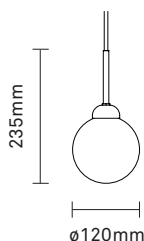

Apiales

Price List AW22 - Recommended Retail Price - GBP

Product	Product number	Colour	Retail price (ex. VAT)	Retail price (incl. VAT)	Min. quantity