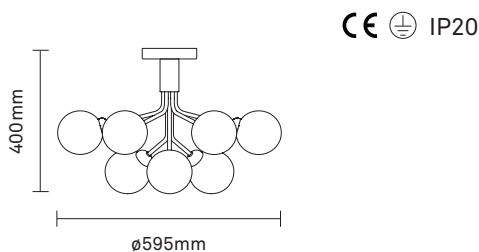

2059002	brushed brass / opal	EUR: 1.755	GBP: 1.769	1 pc

2059003	satin black / opal	EUR: 1.755	GBP: 1.769	1 pc

2059005	brushed brass / optic gold	EUR: 1.755	GBP: 1.769	1 pc

2059006	satin black / optic smoked	EUR: 1.755	GBP: 1.769	1 pc

Apiales 9 Ceiling

Dimensions: Glass: $\varnothing$ 120mm
 $\varnothing$ 595mm x 400mm Socket: G9
Ceiling plate: 145mm (Bulbs not included)