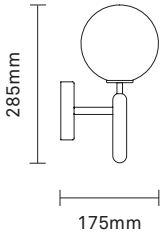

Miira 4

Dimensions:
 ø380mm x 465mm
 Ceiling plate: ø120mm
 Cable length: 2500mm

Glass: ø140mm
 Socket: G9
 (Bulbs not included)

Miira

Price List AW22 - Recommended Retail Price - GBP

Product	Product number	Colour	Retail price (ex. VAT)	Retail price (incl. VAT)	Min. quantity
---------	----------------	--------	------------------------	--------------------------	---------------

Miira 6 Circular

Dimensions:
 ø800mm x 245mm
 Ceiling plate: ø148mm
 Cable length: 2500mm

Glass: ø200mm
 Socket: G9
 (Bulbs not included)

CE IP20

2032011	dark bronze / optic clear cable: clear plastic	EUR: 2.975	GBP: 2.999	1 pc
2032012	dark bronze / opal cable: clear plastic	EUR: 2.975	GBP: 2.999	1 pc
2032007	brass / optic clear cable: clear plastic	EUR: 2.975	GBP: 2.999	1 pc
2032008	brass / opal cable: clear plastic	EUR: 2.975	GBP: 2.999	1 pc
2032009	rock grey / optic clear cable: clear plastic	EUR: 2.975	GBP: 2.999	1 pc
2032010	rock grey / opal cable: clear plastic	EUR: 2.975	GBP: 2.999	1 pc

Miira 8 Circular

Dimensions:
 ø1000mm x 245mm
 Ceiling plate: ø148mm
 Cable length: 2500mm

Glass: ø200mm
 Socket: G9
 (Bulbs not included)

Miira

Price List AW22 - Recommended Retail Price - GBP

Product	Product number	Colour	Retail price (ex. VAT)	Retail price (incl. VAT)	Min. quantity
---------	----------------	--------	------------------------	--------------------------	---------------

Miira Wall
Dimensions:
175mm x 285mm
Wall plate: ø105mm

Glass: ø140mm
Socket: G9
(Bulb not included)

CE IP20

2038001	rock grey / optic clear cable: black	EUR: 326	GBP: 329	1 pc
2038002	rock grey / opal cable: black	EUR: 326	GBP: 329	1 pc
2038003	brass / optic clear cable: black	EUR: 326	GBP: 329	1 pc
2038004	brass / opal cable: black	EUR: 326	GBP: 329	1 pc