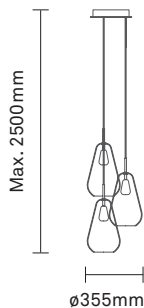

CE IP20

2013001	nordic gold / gold cable: black	EUR: 346	GBP: 349	1 pc
2013003	nordic gold / opal cable: white	EUR: 346	GBP: 349	1 pc

Anoli 1 Small

Dimensions:
 ø160mm x 315mm
 Ceiling plate: ø105mm
 Cable length: 2500mm

Socket: E14
 (Bulb not included)

CE IP20

2013005	nordic gold / gold cable: black	EUR: 376	GBP: 379	1 pc
2013006	nordic gold / opal cable: white	EUR: 376	GBP: 379	1 pc

Anoli 1 Medium

Dimensions:
 ø190mm x 385mm
 Ceiling plate: ø105mm
 Cable length: 2500mm

Socket: E14
 (Bulb not included)

CE IP20

2011001	nordic gold / gold cable: black	EUR: 1.229	GBP: 1.239	1 pc
2011002	nordic gold / opal cable: white	EUR: 1.229	GBP: 1.239	1 pc

Anoli 3

Dimensions:
 ø355mm x max.
 2500mm
 Ceiling plate: ø230mm
 Cable length: 2500mm

Glass: 190mm x 300mm
 Socket: E14
 (Bulbs not included)

Anoli

Price List AW22 - Recommended Retail Price - GBP

Product	Product number	Colour	Retail price (ex. VAT)	Retail price (incl. VAT)	Min. quantity
 <p>Max. 2500mm ø340mm</p> <p>Anoli 6 Dimensions: ø465mm x max. 2500mm Ceiling plate: ø320mm Cable length: 2500mm</p> <p>Glass: 190mm x 300mm Socket: E14 (Bulbs not included)</p> <p>CE IP20</p>	2011003	nordic gold / gold cable: black	EUR: 2.241	GBP: 2.259	1 pc
	2011004	nordic gold / opal cable: white	EUR: 2.241	GBP: 2.259	1 pc
 <p>Max. 2500mm ø965mm</p> <p>Anoli 13 Dimensions: ø965mm x max. 2500mm Ceiling plate: ø870mm Cable length: 2500mm</p> <p>Glass: 190mm x 300mm Socket: E14 (Bulbs not included)</p> <p>CE IP20</p>	2011005	nordic gold / gold cable: black	EUR: 6.596	GBP: 6.649	1 pc
	2011006	nordic gold / opal cable: white	EUR: 6.596	GBP: 6.649	1 pc