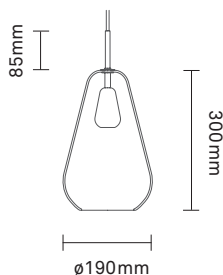

CE IP20

2013001	nordic gold / gold cable: black	EUR: 346	GBP: 349	1 pc
2013003	nordic gold / opal cable: white	EUR: 346	GBP: 349	1 pc

Anoli 1 Small

Dimensions:
 ø160mm x 315mm
 Ceiling plate: ø105mm
 Cable length: 2500mm

Socket: E14
 (Bulb not included)

CE IP20

2013005	nordic gold / gold cable: black	EUR: 376	GBP: 379	1 pc
2013006	nordic gold / opal cable: white	EUR: 376	GBP: 379	1 pc

Anoli 1 Medium

Dimensions:
 ø190mm x 385mm
 Ceiling plate: ø105mm
 Cable length: 2500mm

Socket: E14
 (Bulb not included)

CE IP20

2011001	nordic gold / gold cable: black	EUR: 1.229	GBP: 1.239	1 pc
2011002	nordic gold / opal cable: white	EUR: 1.229	GBP: 1.239	1 pc

Anoli 3

Dimensions:
 ø355mm x max.
 2500mm
 Ceiling plate: ø230mm
 Cable length: 2500mm

Glass: 190mm x 300mm
 Socket: E14
 (Bulbs not included)

Anoli

Price List AW22 - Recommended Retail Price - GBP

Product	Product number	Colour	Retail price (ex. VAT)	Retail price (incl. VAT)	Min. quantity
 <p>Max. 2500mm ø340mm</p> <p>Anoli 6 Dimensions: ø465mm x max. 2500mm Ceiling plate: ø320mm Cable length: 2500mm</p> <p>Glass: 190mm x 300mm Socket: E14 (Bulbs not included)</p> <p>CE IP20</p>	2011003	nordic gold / gold cable: black	EUR: 2.241	GBP: 2.259	1 pc
	2011004	nordic gold / opal cable: white	EUR: 2.241	GBP: 2.259	1 pc
 <p>Max. 2500mm ø965mm</p> <p>Anoli 13 Dimensions: ø965mm x max. 2500mm Ceiling plate: ø870mm Cable length: 2500mm</p> <p>Glass: 190mm x 300mm Socket: E14 (Bulbs not included)</p> <p>CE IP20</p>	2011005	nordic gold / gold cable: black	EUR: 6.596	GBP: 6.649	1 pc
	2011006	nordic gold / opal cable: white	EUR: 6.596	GBP: 6.649	1 pc