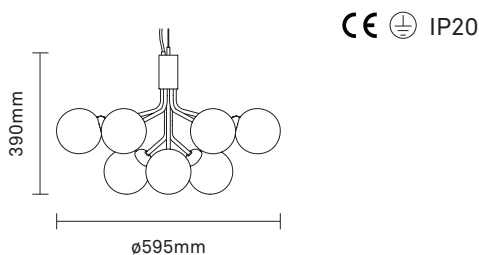

2051002	brushed brass / opal cable: gold	EUR: 1.755	GBP: 1.769	1 pc

2051003	satin black / opal cable: black	EUR: 1.755	GBP: 1.769	1 pc

2051009	brushed brass / optic gold cable: gold	EUR: 1.755	GBP: 1.769	1 pc

2051010	satin black / optic smoked cable: black	EUR: 1.755	GBP: 1.769	1 pc

Apiales 9

Dimensions: Glass: $\varnothing$ 120mm
 $\varnothing$ 595mm x 390mm Socket: G9
Ceiling plate: $\varnothing$ 145mm (Bulbs not included)
Cable length: 4000mm