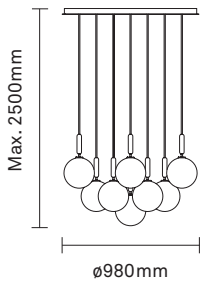

CE IP20

2031025	rock grey / optic clear cable: black	EUR: 7.013	GBP: 7.069	1 pc
2031026	rock grey / opal cable: black	EUR: 7.013	GBP: 7.069	1 pc
2031027	brass / optic clear cable: black	EUR: 7.013	GBP: 7.069	1 pc
2031028	brass / opal cable: black	EUR: 7.013	GBP: 7.069	1 pc

Miira 13 Large

Dimensions:
ø980mm x max.
2500mm
Ceiling plate: ø870mm
Cable length: 2500mm

Glass: ø200mm
Socket: G9
(Bulbs not included)