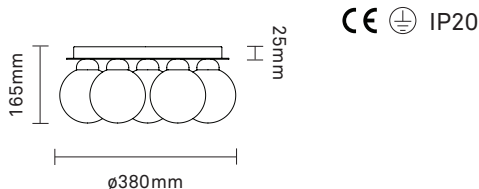

CE IP20

2013001	nordic gold / gold cable: black	EUR: 346	GBP: 349	1 pc
2013003	nordic gold / opal cable: white	EUR: 346	GBP: 349	1 pc

Anoli 1 Small

Dimensions:
 ø160mm x 315mm
 Ceiling plate: ø105mm
 Cable length: 2500mm

Socket: E14
 (Bulb not included)

CE IP20

2013005	nordic gold / gold cable: black	EUR: 376	GBP: 379	1 pc
2013006	nordic gold / opal cable: white	EUR: 376	GBP: 379	1 pc

Anoli 1 Medium

Dimensions:
 ø190mm x 385mm
 Ceiling plate: ø105mm
 Cable length: 2500mm

Apiales 6

Dimensions:
ø500mm x 265mm
Ceiling plate: 100mm
Cable length: 4000mm

Glass: ø120mm
Socket: G9
(Bulbs not included)

CE IP20

2059008	brushed brass / opal cable: gold	EUR: 1.061	GBP: 1.069	1 pc
2059007	satin black / opal cable: black	EUR: 1.061	GBP: 1.069	1 pc
2059010	brushed brass / optic gold cable: gold	EUR: 1.061	GBP: 1.069	1 pc
2059009	satin black / optic smoked cable: black	EUR: 1.061	GBP: 1.069	1 pc

Apiales 6 Ceiling

Dimensions:
ø500mm x 290mm
Ceiling plate: 145mm

Glass: ø120mm
Socket: G9
(Bulbs not included)

Apiales

Price List AW22 - Recommended Retail Price - GBP

Product	Product number	Colour	Retail price (ex. VAT)	Retail price (incl. VAT)	Min. quantity
---------	----------------	--------	------------------------	--------------------------	---------------