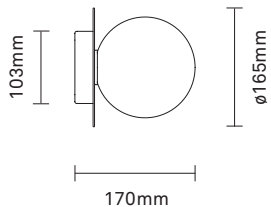

Miira 6 Circular

Dimensions:
 ø800mm x 245mm
 Ceiling plate: ø148mm
 Cable length: 2500mm

Glass: ø200mm
 Socket: G9
 (Bulbs not included)

CE IP20

2032011	dark bronze / optic clear cable: clear plastic	EUR: 2.975	GBP: 2.999	1 pc
2032012	dark bronze / opal cable: clear plastic	EUR: 2.975	GBP: 2.999	1 pc
2032007	brass / optic clear cable: clear plastic	EUR: 2.975	GBP: 2.999	1 pc
2032008	brass / opal cable: clear plastic	EUR: 2.975	GBP: 2.999	1 pc
2032009	rock grey / optic clear cable: clear plastic	EUR: 2.975	GBP: 2.999	1 pc
2032010	rock grey / opal cable: clear plastic	EUR: 2.975	GBP: 2.999	1 pc

Miira Wall
Dimensions:
175mm x 285mm
Wall plate: ø105mm

Glass: ø140mm
Socket: G9
(Bulb not included)

CE IP20

2038001	rock grey / optic clear cable: black	EUR: 326	GBP: 329	1 pc
2038002	rock grey / opal cable: black	EUR: 326	GBP: 329	1 pc
2038003	brass / optic clear cable: black	EUR: 326	GBP: 329	1 pc
2038004	brass / opal cable: black	EUR: 326	GBP: 329	1 pc

Miira Table
Dimensions:
ø140mm x 345mm
Cable length: 2000mm

Glass: ø140mm
Socket: G9
(Bulb not included)

Price List AW22 - Recommended Retail Price - GBP

Product	Product number	Colour	Retail price (ex. VAT)	Retail price (incl. VAT)	Min. quantity
---------	----------------	--------	------------------------	--------------------------	---------------