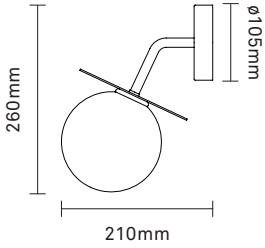

CE IP54

Miira Wall Outdoor

Dimensions:
225mm x 355mm
Wall plate: \varnothing 105mm

Glass: \varnothing 200mm

Socket: G9
(Bulb not included)

2035005	black / optic clear	EUR: 356	GBP: 359	2 pcs
2035007	black / optic clear			colli, 2 pcs
2035006	black / opal	EUR: 356	GBP: 359	2 pcs
2035008	black / opal			colli, 2 pcs
2035009	dark bronze / optic clear	EUR: 356	GBP: 359	2 pcs
2035010	dark bronze / optic clear			colli, 2 pcs
2035011	dark bronze / opal	EUR: 356	GBP: 359	2 pcs
2035012	dark bronze / opal			colli, 2 pcs

CE IP54

Liila Wall Outdoor

Dimensions:
210mm x 260mm
Wall plate: \varnothing 105mm

Glass: \varnothing 140mm

Socket: G9
(Bulb not included)

2045004	black / optic clear	EUR: 287	GBP: 289	2 pcs
2045008	black / optic clear colli, 2 pcs			
2045003	black / opal	EUR: 287	GBP: 289	2 pcs
2045007	black / opal colli, 2 pcs			
2045002	dark bronze / optic clear	EUR: 287	GBP: 289	2 pcs
2045006	dark bronze / optic clear colli, 2 pcs			
2045001	dark bronze / opal	EUR: 287	GBP: 289	2 pcs
2045005	dark bronze / opal colli, 2 pcs			