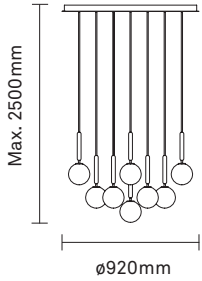

Miira

Price List AW22 - Recommended Retail Price - GBP

Product	Product number	Colour	Retail price (ex. VAT)	Retail price (incl. VAT)	Min. quantity

CE IP20

2031013	rock grey / optic clear cable: black	EUR: 5.703	GBP: 5.749	1 pc
2031014	rock grey / opal cable: black	EUR: 5.703	GBP: 5.749	1 pc
2031015	brass / optic clear cable: black	EUR: 5.703	GBP: 5.749	1 pc
2031016	brass / opal cable: black	EUR: 5.703	GBP: 5.749	1 pc

Miira 13

Dimensions:
ø920mm x max.
2500mm
Ceiling plate: ø870mm
Cable length: 2500mm

Glass: ø140mm
Socket: G9
(Bulbs not included)