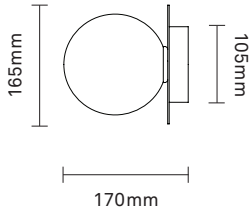

Miira Table
Dimensions:
ø140mm x 345mm
Cable length: 2000mm

Glass: ø140mm
Socket: G9
(Bulb not included)

Price List AW22 - Recommended Retail Price - GBP

Product	Product number	Colour	Retail price (ex. VAT)	Retail price (incl. VAT)	Min. quantity
---------	----------------	--------	------------------------	--------------------------	---------------

CE IP54

Miira Wall Outdoor

Dimensions:
225mm x 355mm
Wall plate: \varnothing 105mm

Glass: \varnothing 200mm

Socket: G9
(Bulb not included)

2035005	black / optic clear	EUR: 356	GBP: 359	2 pcs
2035007	black / optic clear			colli, 2 pcs
2035006	black / opal	EUR: 356	GBP: 359	2 pcs
2035008	black / opal			colli, 2 pcs
2035009	dark bronze / optic clear	EUR: 356	GBP: 359	2 pcs
2035010	dark bronze / optic clear			colli, 2 pcs
2035011	dark bronze / opal	EUR: 356	GBP: 359	2 pcs
2035012	dark bronze / opal			colli, 2 pcs

CE IP54

Liila Wall Outdoor

Dimensions:
210mm x 260mm
Wall plate: \varnothing 105mm

Glass: \varnothing 140mm

Socket: G9
(Bulb not included)

2045004	black / optic clear	EUR: 287	GBP: 289	2 pcs
2045008	black / optic clear colli, 2 pcs			
2045003	black / opal	EUR: 287	GBP: 289	2 pcs
2045007	black / opal colli, 2 pcs			
2045002	dark bronze / optic clear	EUR: 287	GBP: 289	2 pcs
2045006	dark bronze / optic clear colli, 2 pcs			
2045001	dark bronze / opal	EUR: 287	GBP: 289	2 pcs
2045005	dark bronze / opal colli, 2 pcs			

CE IP54

Liila 1 Outdoor

Dimensions:
170mm x 165mm
Ceiling plate: ø105mm

Glass: ø140mm
Socket: G9
(Bulb not included)

2046012	black / optic clear	EUR: 267	GBP: 269	2 pcs
2046024 colli, 2 pcs	black / optic clear			
2046011	black / opal	EUR: 267	GBP: 269	2 pcs
2046023 colli, 2 pcs	black / opal			
2046010	dark bronze / optic clear	EUR: 267	GBP: 269	2 pcs
2046022 colli, 2 pcs	dark bronze / optic clear			
2046009	dark bronze / opal	EUR: 267	GBP: 269	2 pcs
2046021 colli, 2 pcs	dark bronze / opal			