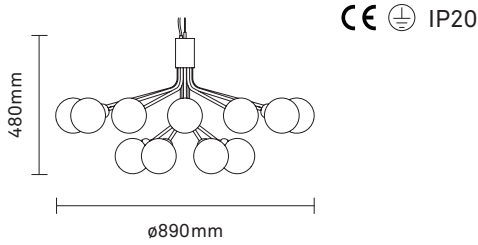

Socket: E14
 (Bulb not included)

CE IP20

2013005	nordic gold / gold cable: black	EUR: 376	GBP: 379	1 pc
2013006	nordic gold / opal cable: white	EUR: 376	GBP: 379	1 pc

Anoli 1 Medium

Dimensions:
 ø190mm x 385mm
 Ceiling plate: ø105mm
 Cable length: 2500mm

Glass: 190mm x 300mm
 Socket: E14
 (Bulbs not included)

Anoli

Price List AW22 - Recommended Retail Price - GBP

Product	Product number	Colour	Retail price (ex. VAT)	Retail price (incl. VAT)	Min. quantity
 <p>Max. 2500mm ø340mm</p> <p>Anoli 6 Dimensions: ø465mm x max. 2500mm Ceiling plate: ø320mm Cable length: 2500mm</p> <p>Glass: 190mm x 300mm Socket: E14 (Bulbs not included)</p> <p>CE IP20</p>	2011003	nordic gold / gold cable: black	EUR: 2.241	GBP: 2.259	1 pc
	2011004	nordic gold / opal cable: white	EUR: 2.241	GBP: 2.259	1 pc
 <p>Max. 2500mm ø965mm</p> <p>Anoli 13 Dimensions: ø965mm x max. 2500mm Ceiling plate: ø870mm Cable length: 2500mm</p> <p>Glass: 190mm x 300mm Socket: E14 (Bulbs not included)</p> <p>CE IP20</p>	2011005	nordic gold / gold cable: black	EUR: 6.596	GBP: 6.649	1 pc
	2011006	nordic gold / opal cable: white	EUR: 6.596	GBP: 6.649	1 pc

2059006	satin black / optic smoked	EUR: 1.755	GBP: 1.769	1 pc
---------	----------------------------	------------	------------	------

Apiales 9 Ceiling

Dimensions: Glass: \varnothing 120mm
 \varnothing 595mm x 400mm Socket: G9
 Ceiling plate: 145mm (Bulbs not included)

Apiales 18

Dimensions: Glass: ϕ 120mm
 ϕ 890mm x 480mm
 Ceiling plate: ϕ 320mm Socket: G9
 Cable length: 4000mm (Bulbs not included)

2051006	brushed brass / opal cable: gold	EUR: 3.501 GBP: 3.529	1 pc
2051008	satin black / opal cable: black	EUR: 3.501 GBP: 3.529	1 pc
2051011	brushed brass / optic gold cable: gold	EUR: 3.501 GBP: 3.529	1 pc
2051012	satin black / optic smoked cable: black	EUR: 3.501 GBP: 3.529	1 pc