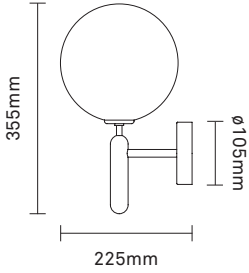

Outdoor

Price List AW22 - Recommended Retail Price - GBP

Product	Product number	Colour	Retail price (ex. VAT)	Retail price (incl. VAT)	Min. quantity

CE IP54

Miira Wall Outdoor

Dimensions:
225mm x 355mm
Wall plate: $\varnothing$ 105mm

Glass: $\varnothing$ 200mm

Socket: G9
(Bulb not included)

2035005	black / optic clear	EUR: 356	GBP: 359	2 pcs
2035007	black / optic clear			colli, 2 pcs
2035006	black / opal	EUR: 356	GBP: 359	2 pcs
2035008	black / opal			colli, 2 pcs
2035009	dark bronze / optic clear	EUR: 356	GBP: 359	2 pcs
2035010	dark bronze / optic clear			colli, 2 pcs
2035011	dark bronze / opal	EUR: 356	GBP: 359	2 pcs
2035012	dark bronze / opal			colli, 2 pcs